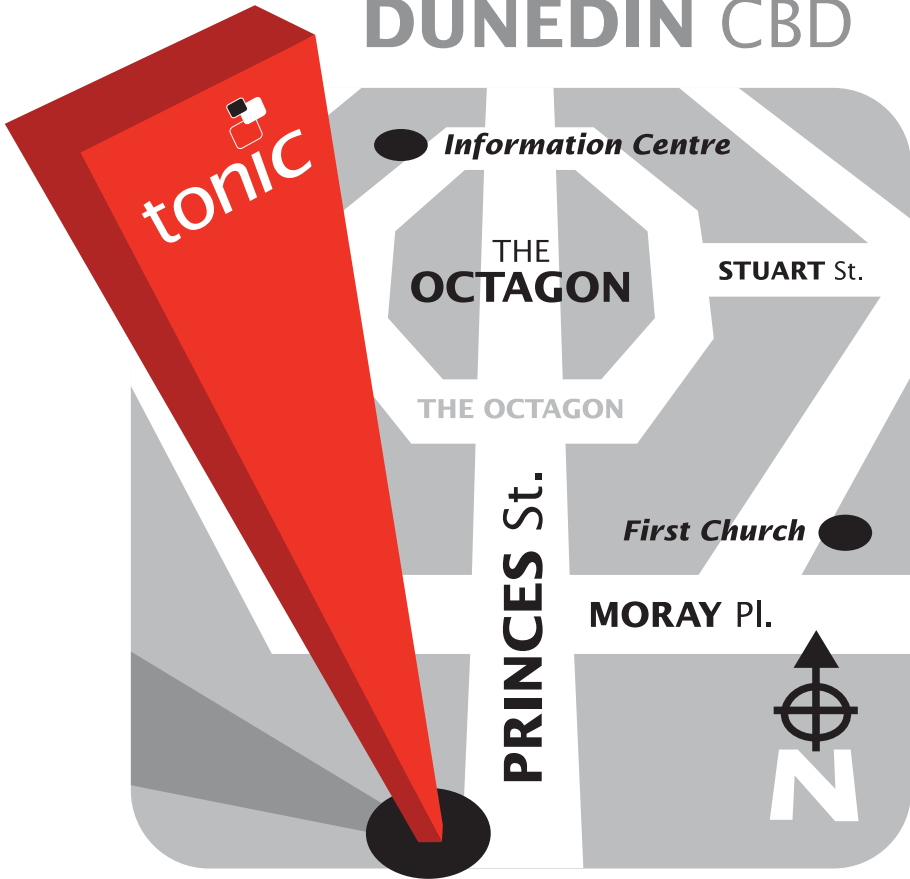

DUNEDIN CBD

138 Princes Street